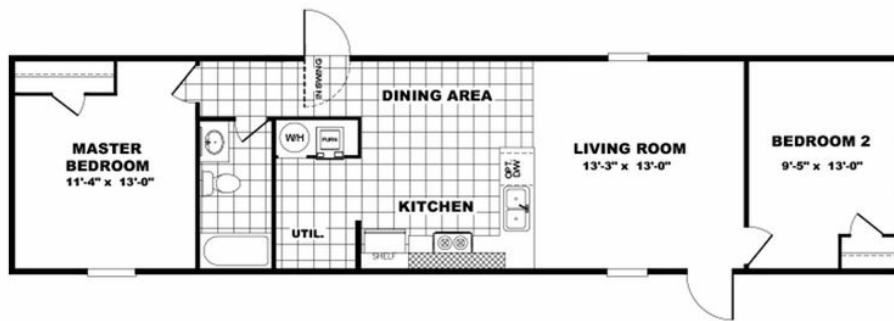

**BLISS** Model number: 47TRU14562AH18

**2 beds • 2 baths • 784 sq.ft. • 14' width • 56' depth**

Our home building facilities invest in continuous product and process improvements. Plans, dimensions, features, materials, specifications and availability are subject to change without notice or obligation. Renderings and floor plans are representative likenesses of our homes and may differ from the actual homes. We invite you to tour a Home Center near you and inspect the highest value in quality housing available or call (229) 888-9285 to speak with a Home Consultant. Copyright 2017, CMH. All rights reserved.