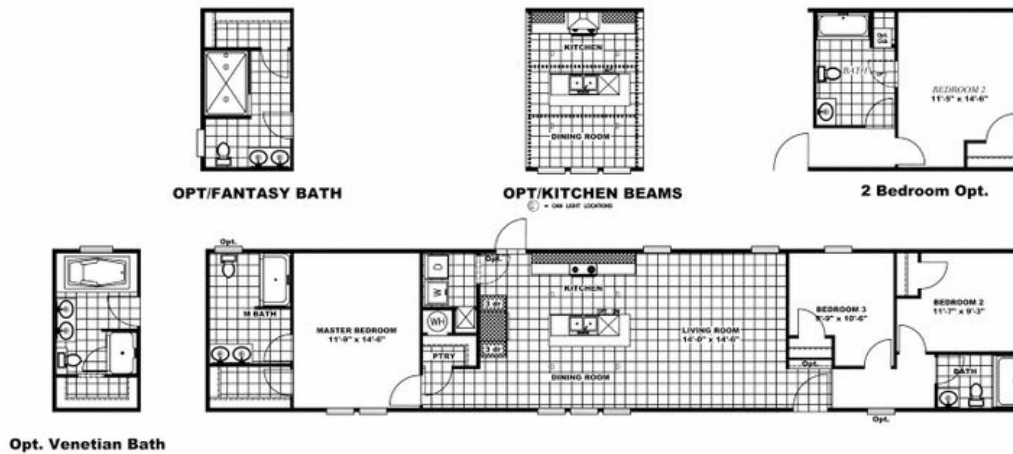

## REVOLUTION 76A Model number: 46REV16763AH19S

3 beds • 2 baths • 1216 sq.ft. • 16' width • 76' depth

Our home building facilities invest in continuous product and process improvements. Plans, dimensions, features, materials, specifications and availability are subject to change without notice or obligation. Renderings and floor plans are representative likenesses of our homes and may differ from the actual homes. We invite you to tour a Home Center near you and inspect the highest value in quality housing available or call (229) 888-9285 to speak with a Home Consultant. Copyright 2017, CMH. All rights reserved.

## REVOLUTION 76A Model number: 46REV16763AH19S

**3 beds • 2 baths • 1216 sq.ft. • 16' width • 76' depth**

Our home building facilities invest in continuous product and process improvements. Plans, dimensions, features, materials, specifications and availability are subject to change without notice or obligation. Renderings and floor plans are representative likenesses of our homes and may differ from the actual homes. We invite you to tour a Home Center near you and inspect the highest value in quality housing available or call (229) 888-9285 to speak with a Home Consultant. Copyright 2017, CMH. All rights reserved.