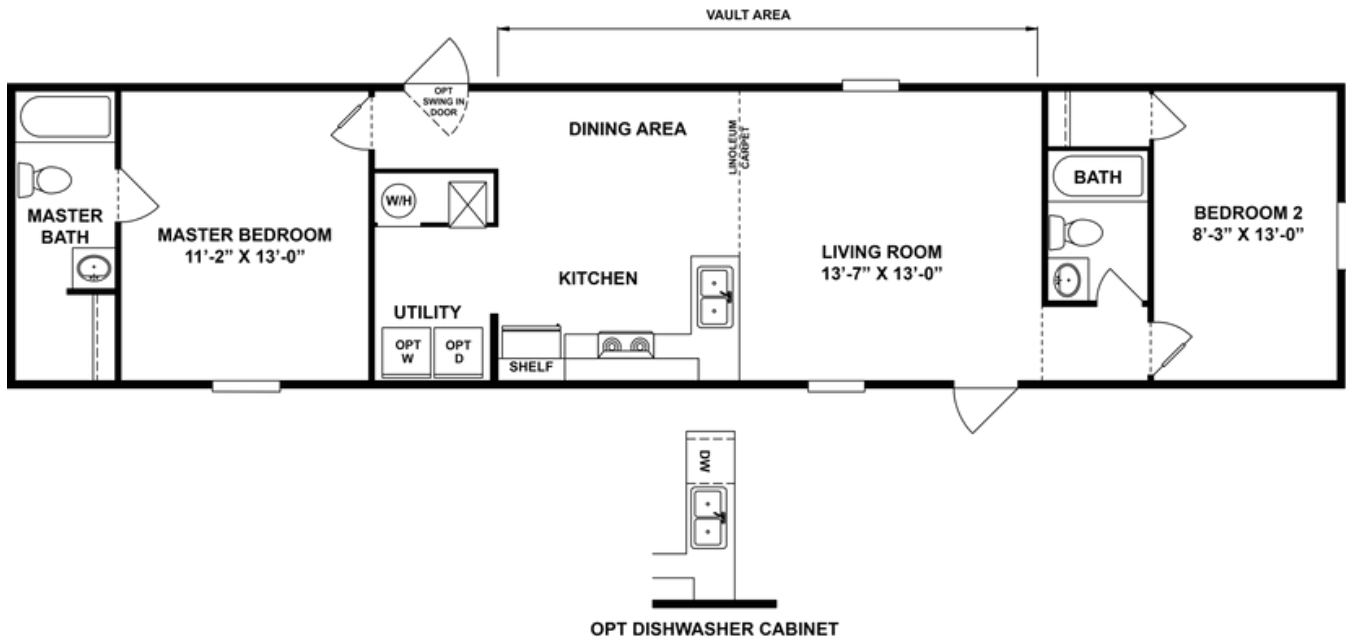

42TRR14602AH19

**42TRR14602AH19** Model number: 42TRR14602AH19

**2 beds • 2 baths • 840 sq.ft. • 14' width • 60' depth**

Our home building facilities invest in continuous product and process improvements. Plans, dimensions, features, materials, specifications and availability are subject to change without notice or obligation. Renderings and floor plans are representative likenesses of our homes and may differ from the actual homes. We invite you to tour a Home Center near you and inspect the highest value in quality housing available or call (229) 888-9285 to speak with a Home Consultant. Copyright 2017, CMH. All rights reserved.

**42TRR14602AH19** Model number: 42TRR14602AH19

**2 beds • 2 baths • 840 sq.ft. • 14' width • 60' depth**

Our home building facilities invest in continuous product and process improvements. Plans, dimensions, features, materials, specifications and availability are subject to change without notice or obligation. Renderings and floor plans are representative likenesses of our homes and may differ from the actual homes. We invite you to tour a Home Center near you and inspect the highest value in quality housing available or call (229) 888-9285 to speak with a Home Consultant. Copyright 2017, CMH. All rights reserved.