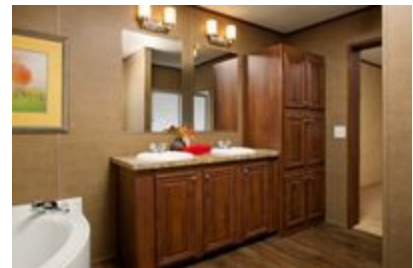

THE SUTER

THE SUTER

Model number: 41PRF28683AH19

3 beds • 2 baths • 1904 sq.ft. • 28' width • 68' depth

Our home building facilities invest in continuous product and process improvements. Plans, dimensions, features, materials, specifications and availability are subject to change without notice or obligation. Renderings and floor plans are representative likenesses of our homes and may differ from the actual homes. We invite you to tour a Home Center near you and inspect the highest value in quality housing available or call (229) 888-9285 to speak with a Home Consultant. Copyright 2017, CMH. All rights reserved.

3 beds • 2 baths • 1904 sq.ft. • 28' width • 68' depth

Our home building facilities invest in continuous product and process improvements. Plans, dimensions, features, materials, specifications and availability are subject to change without notice or obligation. Renderings and floor plans are representative likenesses of our homes and may differ from the actual homes. We invite you to tour a Home Center near you and inspect the highest value in quality housing available or call (229) 888-9285 to speak with a Home Consultant. Copyright 2017, CMH. All rights reserved.