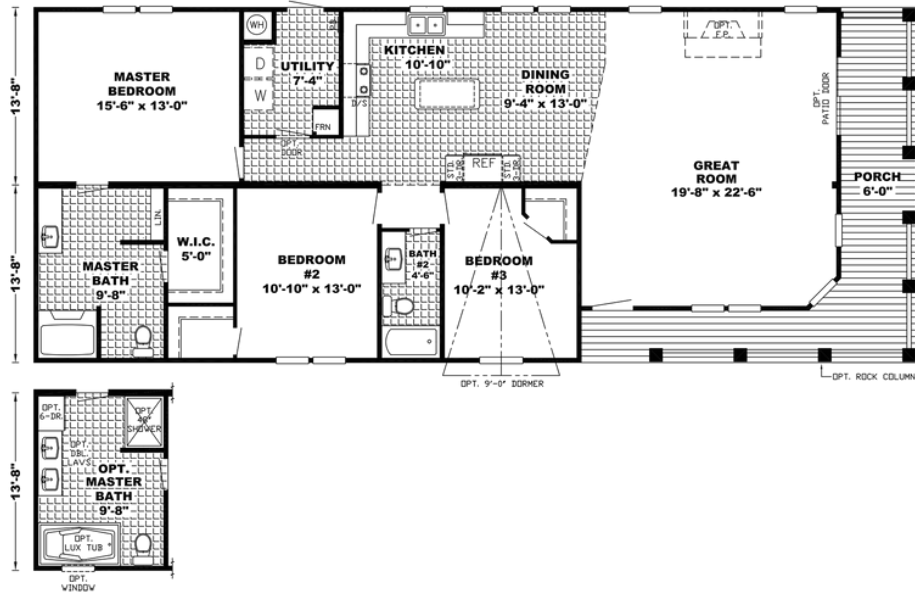

THE SUTER Model number: 41PRF28683AH19

3 beds • 2 baths • 1904 sq.ft. • 28' width • 68' depth

Our home building facilities invest in continuous product and process improvements. Plans, dimensions, features, materials, specifications and availability are subject to change without notice or obligation. Renderings and floor plans are representative likenesses of our homes and may differ from the actual homes. We invite you to tour a Home Center near you and inspect the highest value in quality housing available or call (229) 888-9285 to speak with a Home Consultant. Copyright 2017, CMH. All rights reserved.

<https://www.claytonleesburg.com>

CLAYTON HOMES- LEESBURG

660 US HWY 82
LEESBURG, GA 31763

Monday - Thursday: 9am to 6pm
Friday: 9am to 6pm
Saturday: 9am to 5pm
Sunday: Closed

(229) 888-9285