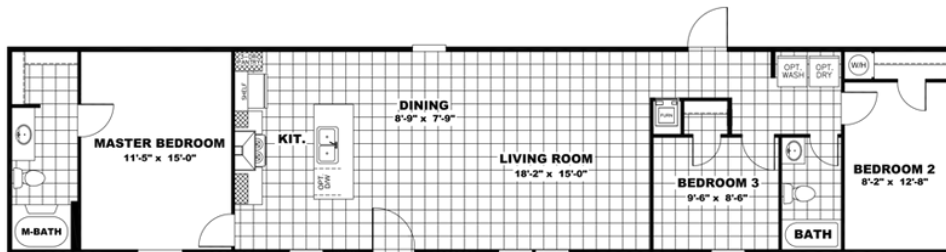

THE BREEZE

THE BREEZE

Model number: 30SSP16723AH19

3 beds • 2 baths • 1152 sq.ft. • 16' width • 72' depth

Our home building facilities invest in continuous product and process improvements. Plans, dimensions, features, materials, specifications and availability are subject to change without notice or obligation. Renderings and floor plans are representative likenesses of our homes and may differ from the actual homes. We invite you to tour a Home Center near you and inspect the highest value in quality housing available or call (229) 888-9285 to speak with a Home Consultant. Copyright 2017, CMH. All rights reserved.

<https://www.claytonleesburg.com>

CLAYTON HOMES- LEESBURG

660 US HWY 82
LEESBURG, GA 31763

Monday - Thursday: 9am to 6pm
Friday: 9am to 6pm
Saturday: 9am to 5pm
Sunday: Closed

(229) 888-9285