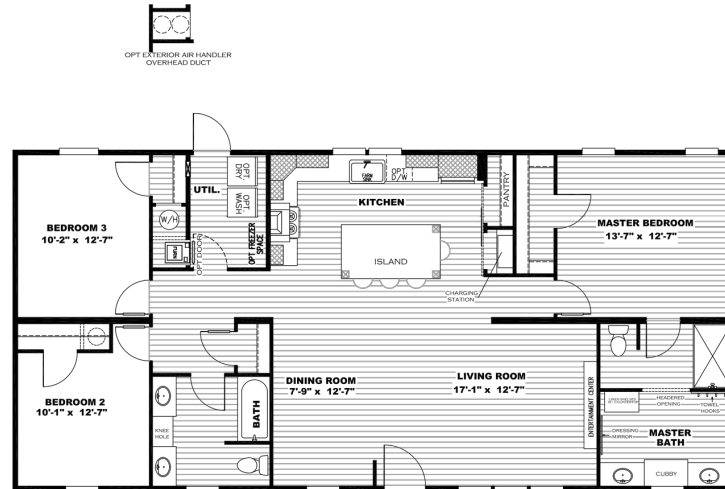

# ISLAND BREEZE

MODEL #SSP28563IH  
DRAWING # 30-11M026  
**28' x 56' ISLAND BREEZE**

**ISLAND BREEZE** Model number: 30ISL28563AH19

**3 beds • 2 baths • 1568 sq.ft. • 28' width • 56' depth**

Our home building facilities invest in continuous product and process improvements. Plans, dimensions, features, materials, specifications and availability are subject to change without notice or obligation. Renderings and floor plans are representative likenesses of our homes and may differ from the actual homes. We invite you to tour a Home Center near you and inspect the highest value in quality housing available or call (229) 888-9285 to speak with a Home Consultant. Copyright 2017, CMH. All rights reserved.