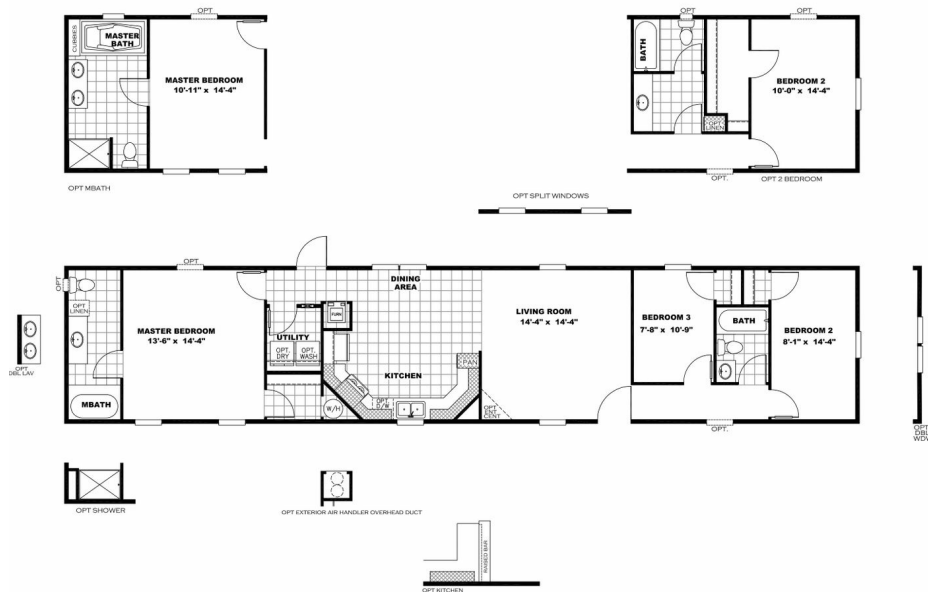

CINNAMON CAY / WAYCROSS

CINNAMON CAY / WAYCROSS

Model number: 30WAY16763FH18

3 beds • 2 baths • 1216 sq.ft. • 16' width • 76' depth

Our home building facilities invest in continuous product and process improvements. Plans, dimensions, features, materials, specifications and availability are subject to change without notice or obligation. Renderings and floor plans are representative likenesses of our homes and may differ from the actual homes. We invite you to tour a Home Center near you and inspect the highest value in quality housing available or call (229) 888-9285 to speak with a Home Consultant. Copyright 2017, CMH. All rights reserved.