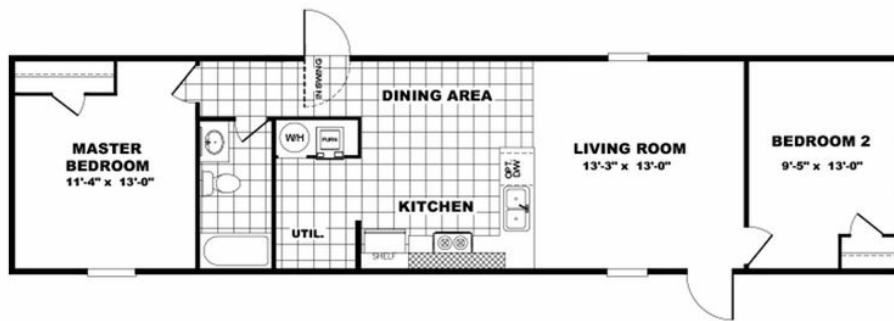

**BLISS** Model number: 47TRU14562AH18

**2 beds • 1 baths • 784 sq.ft. • 14' width • 56' depth**

Our home building facilities invest in continuous product and process improvements. Plans, dimensions, features, materials, specifications and availability are subject to change without notice or obligation. Renderings and floor plans are representative likenesses of our homes and may differ from the actual homes. We invite you to tour a Home Center near you and inspect the highest value in quality housing available or call (229) 888-9285 to speak with a Home Consultant. Copyright 2017, CMH. All rights reserved.