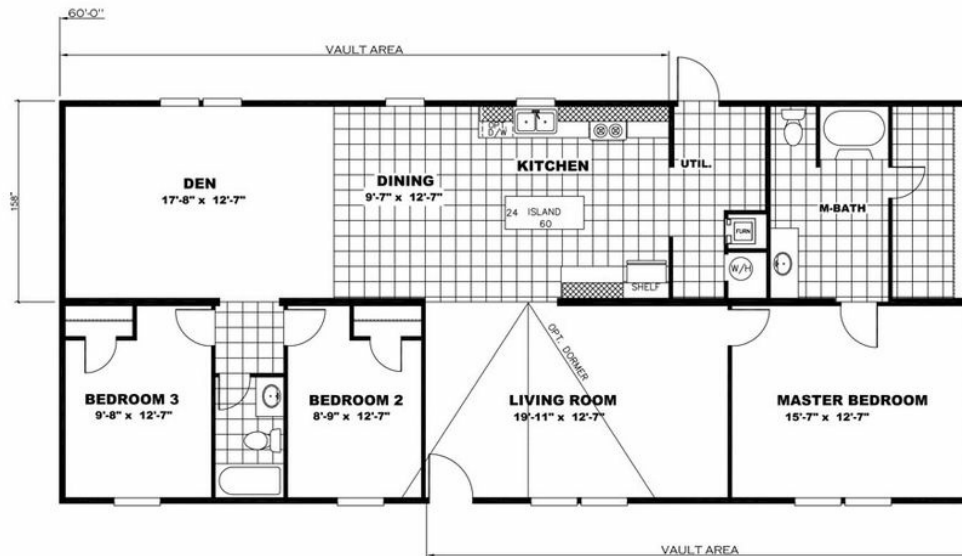

JUBILATION Model number: 42TRU28603RH19

3 beds • 2 baths • 1680 sq.ft. • 28' width • 60' depth

Our home building facilities invest in continuous product and process improvements. Plans, dimensions, features, materials, specifications and availability are subject to change without notice or obligation. Renderings and floor plans are representative likenesses of our homes and may differ from the actual homes. We invite you to tour a Home Center near you and inspect the highest value in quality housing available or call (229) 888-9285 to speak with a Home Consultant. Copyright 2017, CMH. All rights reserved.

<https://www.claytonleesburg.com>

CLAYTON HOMES- LEESBURG

660 US HWY 82
LEESBURG, GA 31763

Monday - Thursday: 9am to 6pm
Friday: 9am to 6pm
Saturday: 9am to 5pm
Sunday: Closed

(229) 888-9285