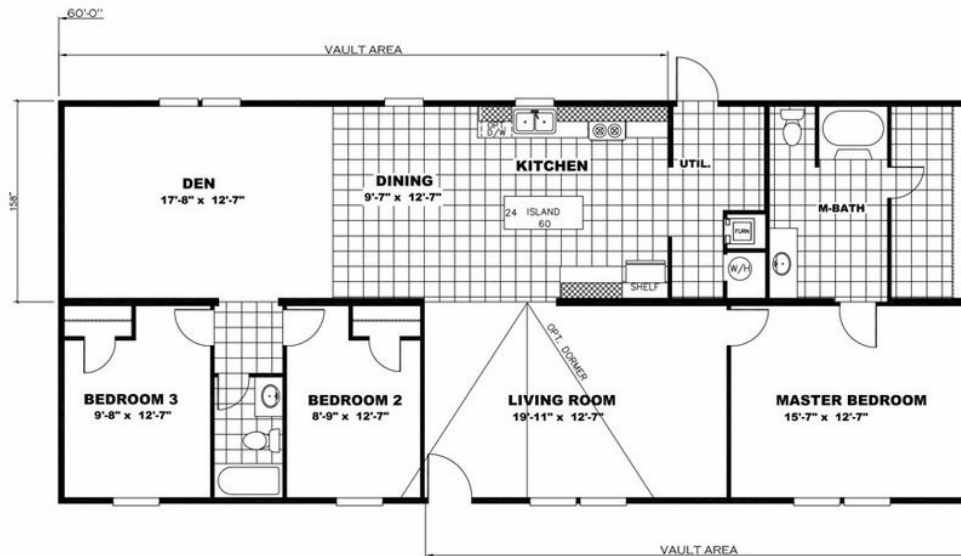

JUBILATION Model number: 42TRU28603RH19

3 beds • 2 baths • 1680 sq.ft. • 28' width • 60' depth

Our home building facilities invest in continuous product and process improvements. Plans, dimensions, features, materials, specifications and availability are subject to change without notice or obligation. Renderings and floor plans are representative likenesses of our homes and may differ from the actual homes. We invite you to tour a Home Center near you and inspect the highest value in quality housing available or call (229) 888-9285 to speak with a Home Consultant. Copyright 2017, CMH. All rights reserved.

<https://www.claytonleesburg.com>

CLAYTON HOMES- LEESBURG

660 US HWY 82
LEESBURG, GA 31763

Monday - Thursday: 9am to 6pm
Friday: 9am to 6pm
Saturday: 9am to 5pm
Sunday: Closed

(229) 888-9285